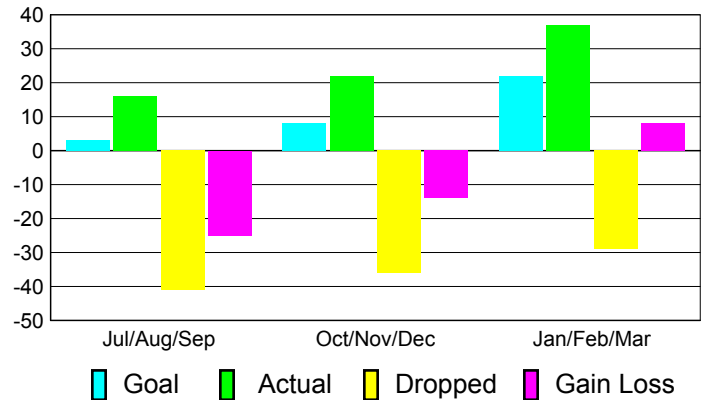

Membership Results 2010-2011

Goal, New, Dropped, Gain/Loss

Comparison of Membership Gain/Loss

Current Year Compared to the Previous Year